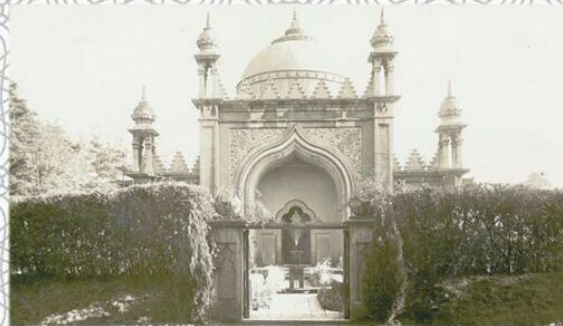

For More Information: 07928539061 | Refreshments will be served
| Shah Jahan Mosque, 149 Oriental Road, GU22 7BA